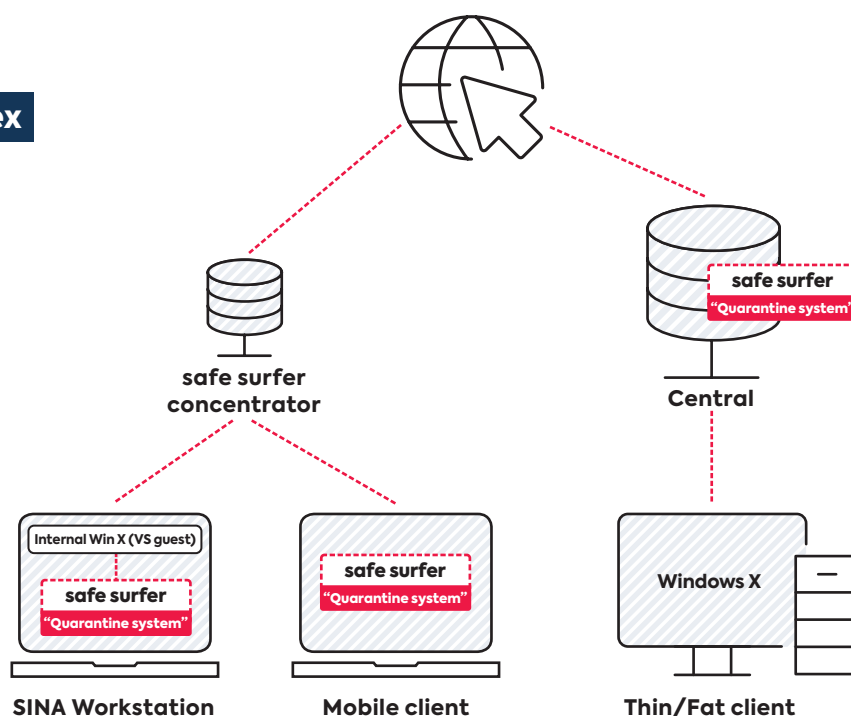

### external data sources

- Process unsecure websites, usb sticks or files at any time
- Comfortable and unrestricted internet access for all users
- Professional solution for poorly manageable internet PCs, virtual desktops, thin client sessions or other individual solutions

## Immediate benefits

- Easy integration in the SINA Workstation
- Very high level of automation
- Default browser appearance
- Right of use already included in every new SINA Workstation
- Client versions also available for systems without SINA

## Quarantine system for complex

### administration structures

- ReCoBS
- Bitbox
- Contamination system
- DMZ-in-a-box system
- Internet PC