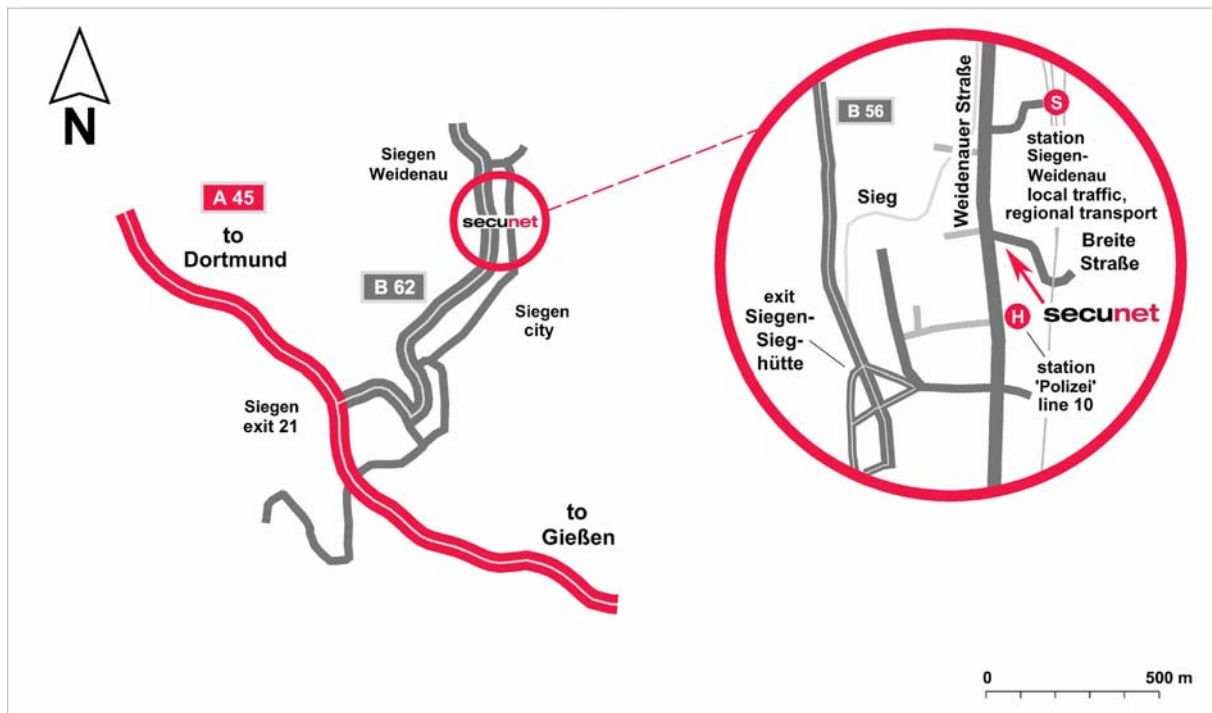

## Directions to our Siegen Branch

secunet Security Networks AG  
Weidenauerstr. 223-225  
57076 Siegen  
Germany  
Tel.: 0049 (0) 201 54 54-1309

By car:

- Take autobahn A 45, exit at “Siegen”
- The street directly leads to the main road B 62 (direction “Kreuztal/Netphen, Universität”)
- Follow the road B 62, direction Siegen
- Exit at “Sieghütte” and turn left into Weidenauerstraße
- You will find our offices in house no. 223-225, on the 3<sup>rd</sup> floor, above the showroom of the BMW car dealer
- You will get to the entrance by crossing the car park

By train:

- At Siegen central station take the no. 10 bus (direction "Geiswald/Kreuztal") and get off at the stop "Polizei"
- Walk ahead in driving direction for ca. 150 m until you reach house no. 223-225

Or

- Get off the train at the station "Siegen-Weidenau"
- Leave the station and turn to the left
- Take the first street on the left hand side
- At the next crossing keep slightly to the right
- House no. 223-225 is right across the street.

By plane:

- Arrival at airport Köln/Bonn
- Take a taxi to Siegen