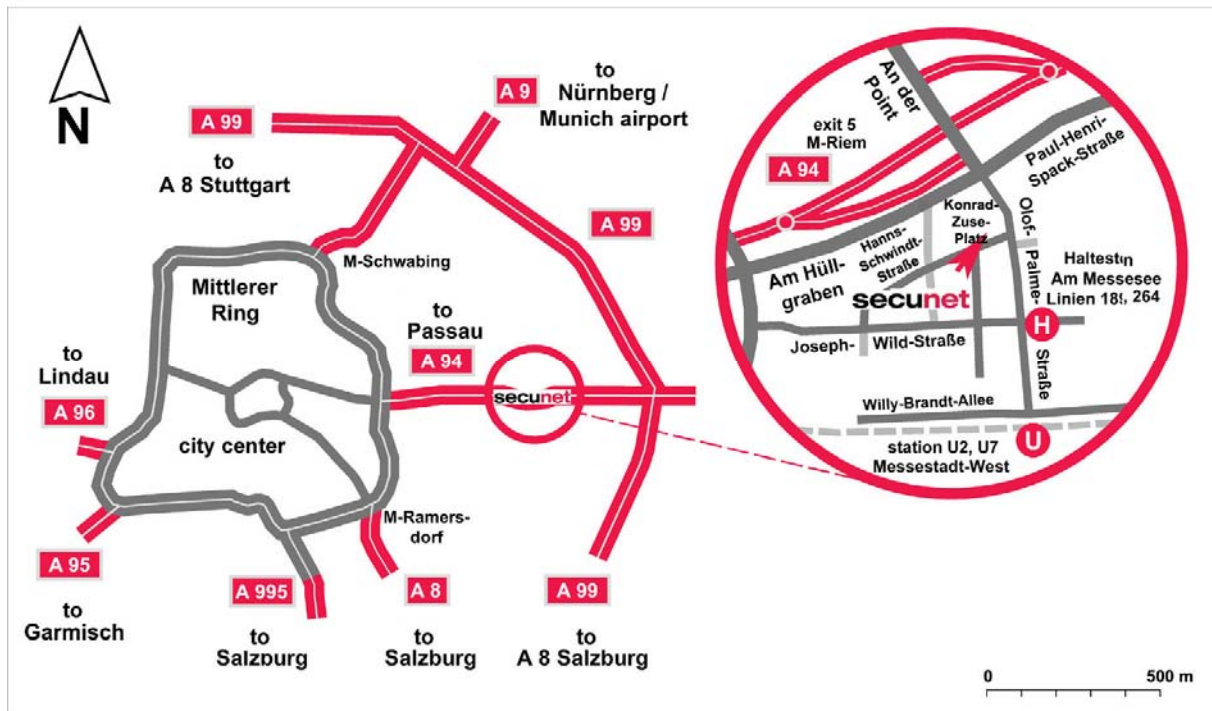

Directions to our Training Centre in Munich

secunet Security Networks AG
Konrad-Zuse-Platz 2-3
81829 München
Germany
Phone: +49 (0) 201 54 54-1308

By car via autobahn A 99:

- At the junction „Kreuz-München-Ost“ change onto autobahn A 94
- Exit A 94 at „München-Riem“ (5)
- Turn left into „An der Point“
- Turn right into „Am Hüllgraben“
- After approx. 50 meters turn left into „Hanns-Schwindt-Straße“
- After approx. 20 meters turn left into our underground garage

By car via autobahn A 94 from Munich city center

- Exit A 94 at „München-Riem“ (5)
- Turn right into „An der Point“
- Turn right into „Am Hüllgraben“
- After approx. 50 meters turn left into „Hanns-Schwindt-Straße“
- After approx. 20 meters turn left into our underground garage

By train:

- From Munich central station take the underground line U2 oder U7
- Get off at the station „Messestadt West“
- Approx. 300 meters to secunet, located in the „Wappenhalle“ (located diagonally opposite the ICM building)

By bus:

- From Munich central station take the bus number 189 or 264
- Get off at the station „Am Messesee“
- From here approx. 30 meters on foot to secunet (located in the „Wappenhalle“, diagonally opposite the ICM building)