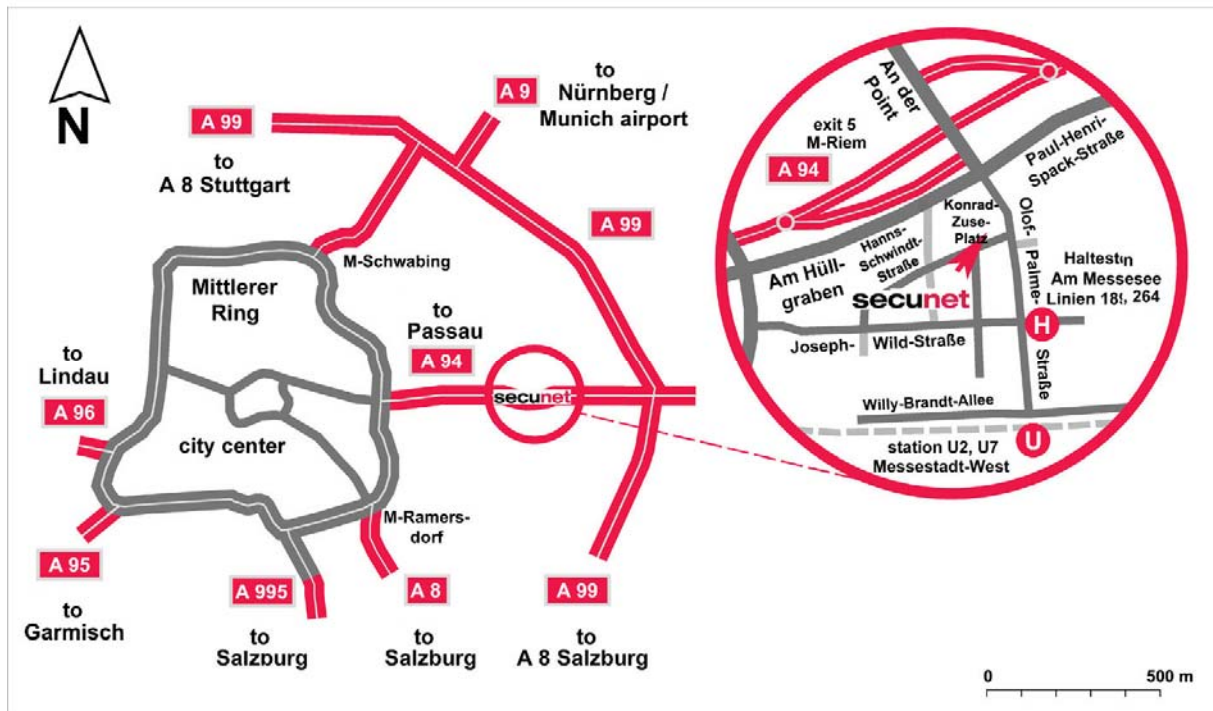

## Directions to our Munich branch

secunet Security Networks AG  
Konrad-Zuse-Platz 2-3  
81829 München  
Germany  
Phone: +49 (0) 201 54 54-1307

Information regarding park provisions:

- Our underground garage is located in the „Hanns-Schwindt-Straße“; please use the drive labelled with Sony Ericsson
- Ring the bell at the gate way
- Drive onto 2nd basement and choose a parking slot from no. 272 – 299
- In the underground garage please use the entry to “Haus Lindau”

By car via autobahn A 99:

- At the junction „Kreuz-München-Ost“ change onto autobahn A 94
- Exit A 94 at „München-Riem“ (5)
- Turn left into „An der Point“
- Turn right into „Am Hüllgraben“
- After approx. 50 meters turn left into „Hanns-Schwindt-Straße“
- After approx. 20 meters turn left into our underground garage

By car via autobahn A 94 from Munich city center

- Exit A 94 at „München-Riem“ (5)
- Turn right into „An der Point“
- Turn right into „Am Hüllgraben“
- After approx. 50 meters turn left into „Hanns-Schwindt-Straße“
- After approx. 20 meters turn left into our underground garage

By train:

- From Munich central station take the underground line U2 oder U7
- Get off at the station „Messestadt West“
- Approx. 300 meters to secunet, located in the „Wappenhalle“ (located diagonally opposite the ICM building)