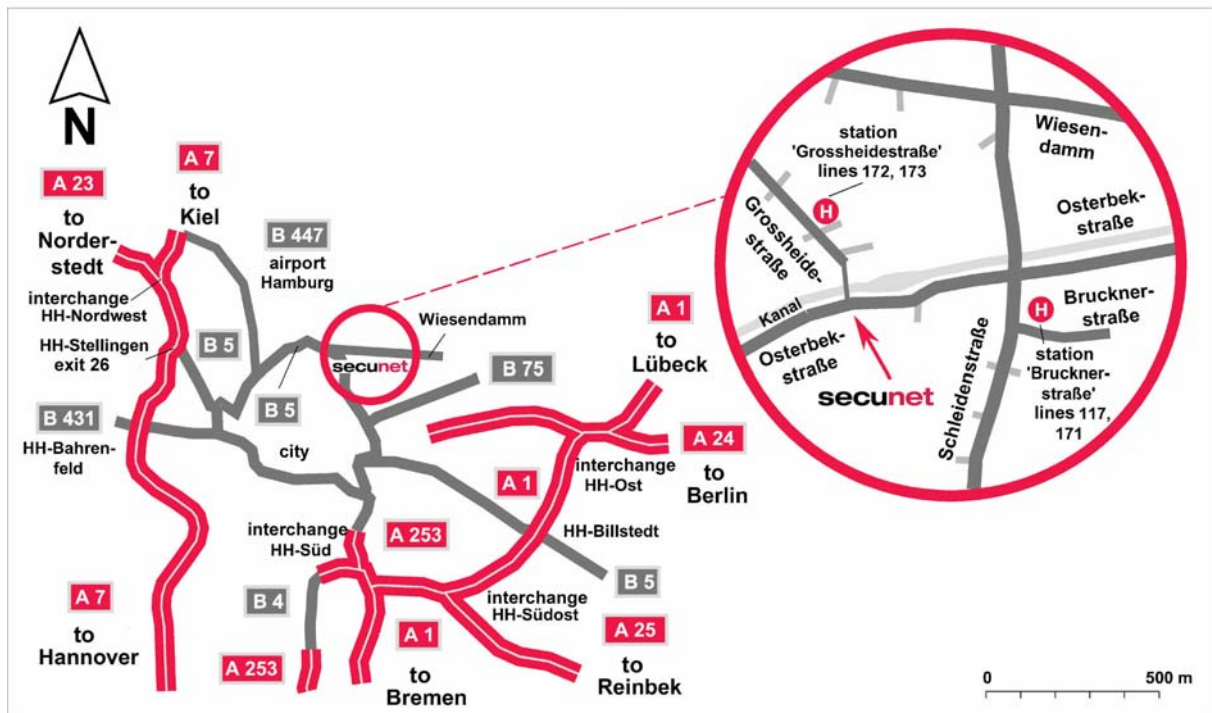

Directions to our Hamburg Branch

secunet Security Networks AG
Osterbekstraße 90b
22083 Hamburg
Germany
Tel.: 0049 (0) 201 54 54-1306

By car:

Via autobahn A 7, from the North:

- Follow autobahn A 7, exit at “Hamburg Stellingen” (direction “Hamburg-Zentrum”)
- Take the left lane and turn left into Sportplatzring
- Sportplatzring crosses Koppelstraße, Julius Vosseler Straße, Vogt-Wells-Straße
- At Siemerplatz go straight ahead and follow Osterfeldstraße
- Turn left at Ring 2
- Exit Ring 2 at Jahnring and turn right into Saarlandstraße
- Follow Saarlandstraße/Schleidenstraße
- Turn right into Osterbekstraße, our offices are in house no. 90b

Via autobahn A 7 from Hannover:

- At the autobahn junction “Horster Dreieck” take autobahn A 1 (direction “Hamburg Zentrum/Lübeck”)

Via autobahn A 1 from Bremen:

- At the autobahn junction “Hamburg-Ost” take autobahn A 24 (direction “Hamburg Zentrum”)
- Exit at “Hamburg-Horn”
- Follow Hammerstraße (Brauhausstraße, Mühlenstraße, Krausestraße) and turn left at Dehnhaid
- At the junction Hamburger Straße go straight ahead and follow Weidestraße
- Turn left at Schleidenstraße
- Turn left (direction “Alstercity”) into Osterbekstraße, our offices are in house no. 90b

By train:

- At Hamburg central station take the interurban train S 1 (direction “Poppenbüttel”) or the underground U 2 (direction “Wandsbek/Gartenstadt”) and get off at the stop “Barmbek”
- Take the number 172 or 173 bus (direction “Mundsburger Brücke”) and get off the bus at the stop “Grossheidestraße”, or take the number 117 or 171 bus and get off at the stop “Brucknerstraße”
- From the bus stop it is a 6-minutes walk to our offices in Osterbekstraße 90b

By plane

- Arrival at airport Hamburg
- At terminal $\frac{3}{4}$ take the number 172 bus (direction “Mundsburger Brücke”) and get off the bus at the stop “Grossheidestraße”
- From here it is a 6-minutes walk to our offices in Osterbekstraße 90b