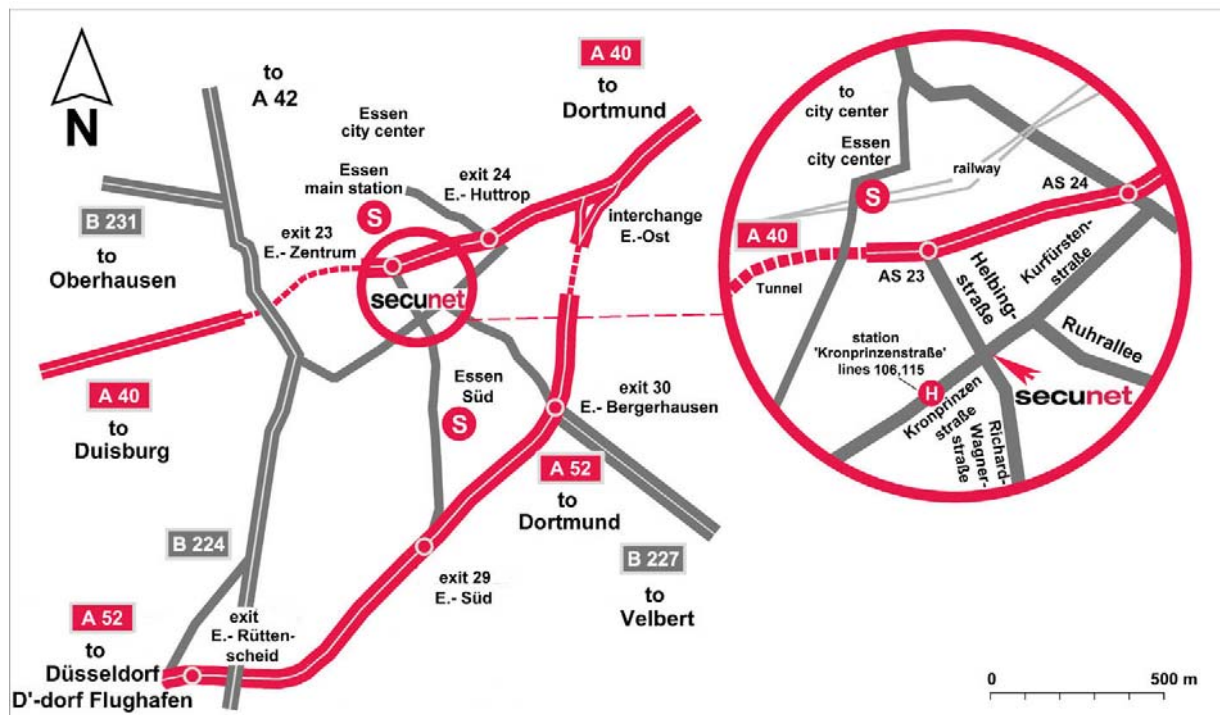

Directions to our Essen branch

secunet Security Networks AG
Kronprinzenstr. 30
45128 Essen
Germany
Phone: 0049 (0) 201 54 54-0

Parking possibilities:

- The entrance into our underground garage is located on Richard-Wagner-Straße
- **When using a navigation system the address „Richard-Wagner-Straße 5“ should be entered.**
- Please press the bell for the gate keeper in order to enter the garage.
- Visitors' parking lots are located on the second floor on the right hand side.

By car from Düsseldorf:

- A 52 exit Essen-Süd
- Follow Richard-Wagner-Straße straightforward
- After approx. 1km Kronprinzenstraße 30 is on the right at cross Richard-Wagner-Straße/Kronprinzenstraße